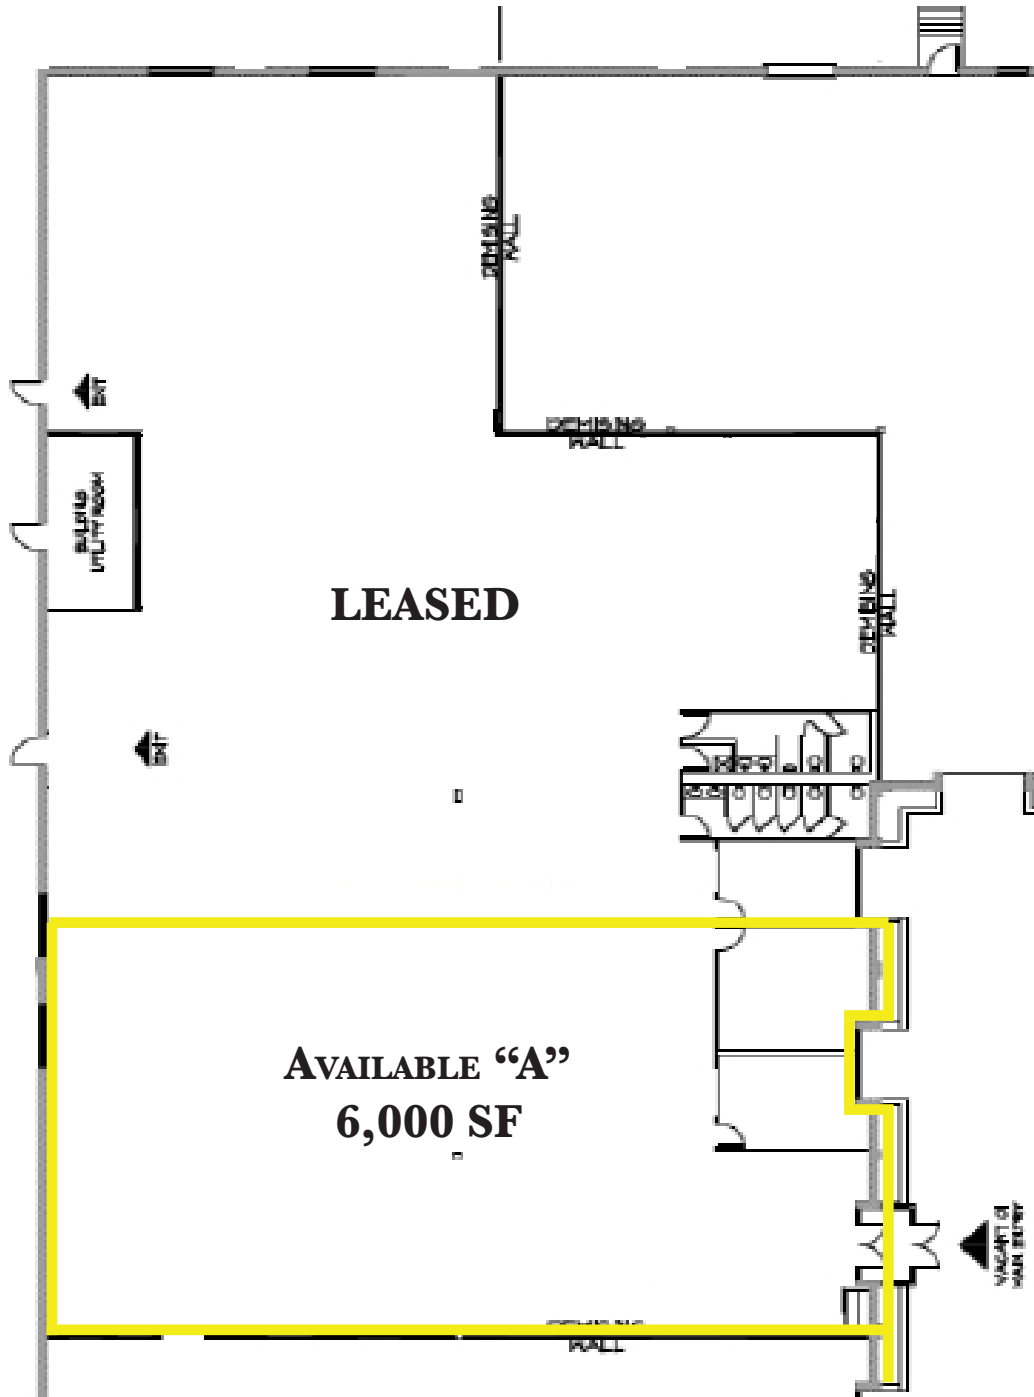

54 REGIONAL DRIVE
CONCORD, NEW HAMPSHIRE

**WILLIAM
& REEVES**
COMMERCIAL REAL ESTATE

FOR MORE INFORMATION CONTACT DEANE @ 603.315.0808